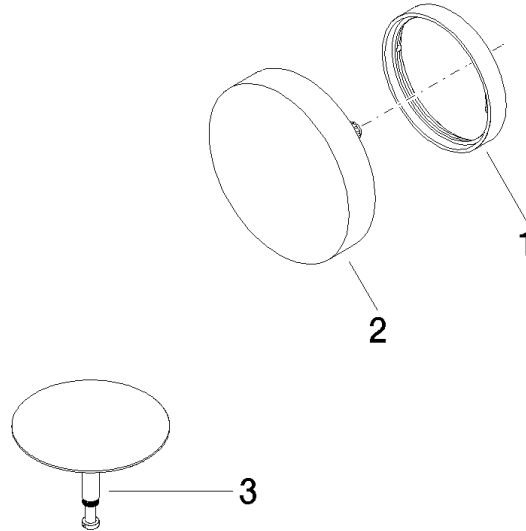

Pop-up waste and overflow - Brushed Light Gold

IMO

36 243 970

- drain Ø 52mm  
**Also suitable for king-size baths.**

Also suitable for king-size baths.

Fits: IMO, LULU, MADISON, MEM, TARA, CL.1, LISSÉ, VAIA, META, CYO

Required miscellaneous

**Pop-up waste and overflow -** 35 227 970 90

36 243 970

mm [inches]

### Spare parts list

No.	Item Number	Name	Quantity used	Delivery time
1	09 11 01 123-27	cover	1	60
2	90 20 97 061 00-27	handle	1	30
3	04 31 20 031 48-27	plug	1	-

Spare part can no longer be ordered, please order the replacement item